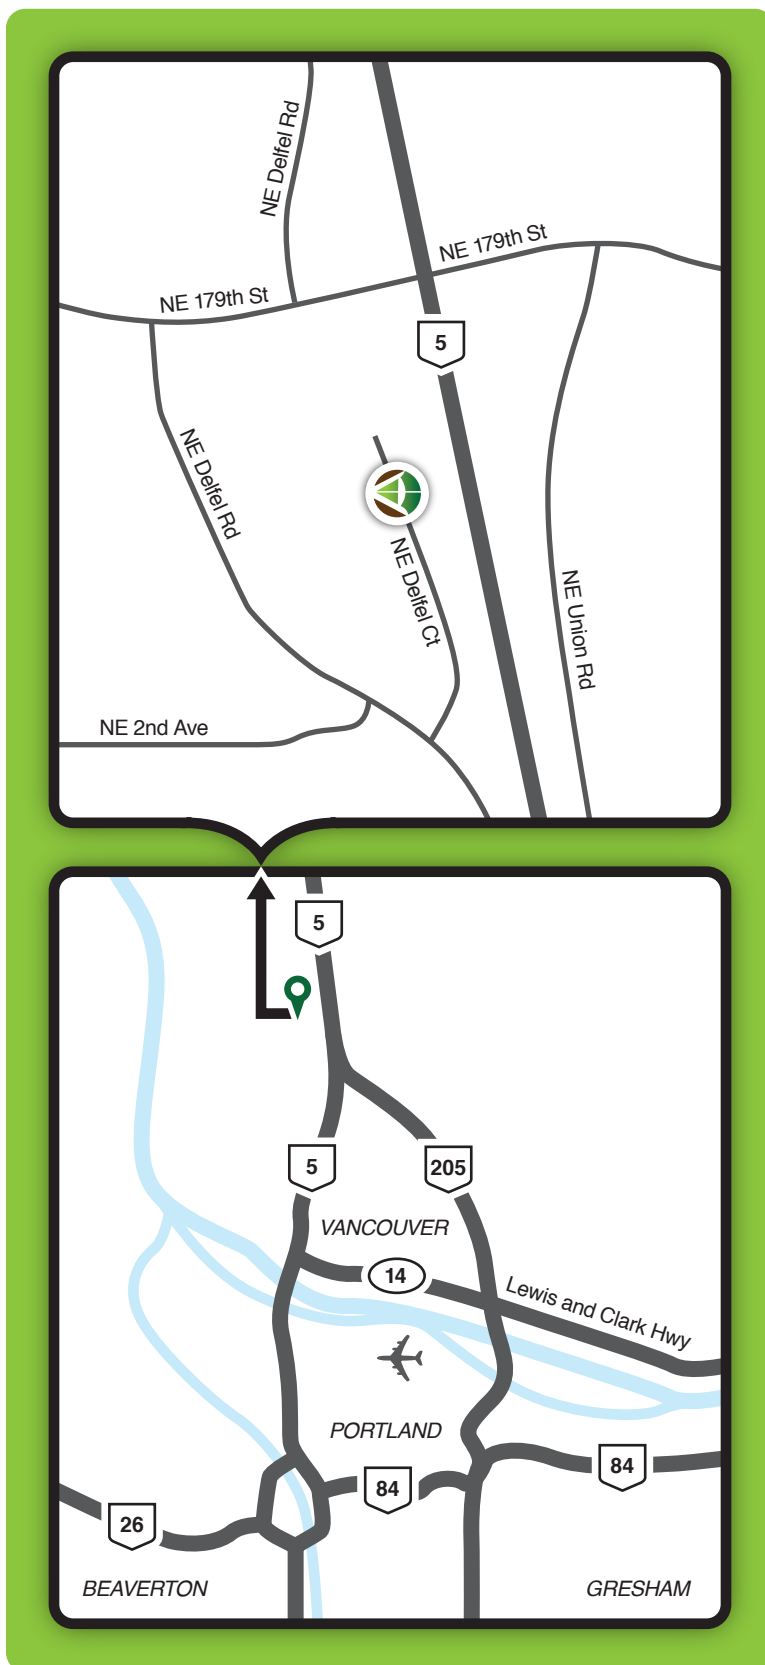

17600 NE Delfel Road
Vancouver, WA 98642

phone: 360.635.5000

DIRECTIONS:

Northbound I5

- Take exit 9 Clark County Fairgrounds/179th St Exit
- Take left onto 179th
- Go to second light, take left onto Delfel Road
- Go 1/4 mile, take first left
- We will be third business on the left

Southbound I5

- Take Exit 9 Clark County Fairgrounds/179th St Exit
- Take right onto 179th
- Take left at first light turning onto Delfel Road
- Go 1/4 mile, take first left
- We will be third business on the left

Northbound I205

- Head North to connect with I5
- Take first Exit 9 Clark County Fairgrounds/179th St Exit
- Take left onto 179th
- Go to second light, take left onto Delfel Road
- Go 1/4 mile, take first left
- We will be third business on the left

<http://g.co/maps/zsnvv>