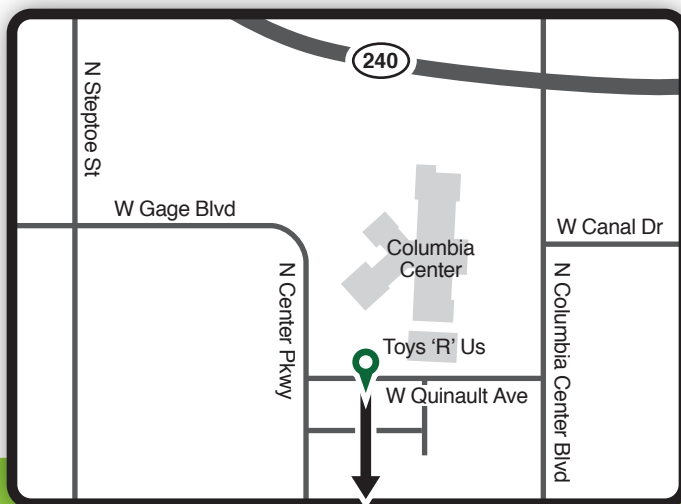

8011 West Quinault Avenue
Kennewick, Washington 99336

phone: 509.374.3880

google map: <http://g.co/maps/aw327>

DIRECTIONS:

From Yakima

- Take I-82 E/US-12 E toward Richland
- Merge onto I-182 E/US-12 E via EXIT 102 toward Richland/Pasco
- Merge onto WA-240 E via EXIT 5A toward Kennewick
- Take the Columbia Center Boulevard exit
- Turn slight right onto N Columbia Center Blvd
- Turn right onto W Quinault Ave
- Follow map detail above to get to the entrance of our building

From Oregon

- Take I-82 W toward Umatilla (Crossing into Washington)
- Take EXIT 109 toward Badger Rd
- Turn right onto Badger Rd
- Badger Rd becomes W Clearwater Ave
- Turn left onto N Columbia Center Blvd
- Turn left onto W Quinault Ave
- Follow map detail above to get to the entrance of our building

From Ritzville

- Take US-395 S toward Pasco
- Merge onto I-182 W/US-12 W/US-395 S toward Richland/Pendleton
- Merge onto US-395 S via EXIT 12A toward Kennewick/Pendleton
- Keep right to take WA-240 W toward Richland
- Take the Columbia Center Boulevard exit
- Turn left onto N Columbia Center Blvd
- Turn right onto W Quinault Ave
- Follow map detail above to get to the entrance of our building

From Walla Walla

- Take US-12 W
- Merge onto US-395 S via EXIT 12A toward Kennewick/Pendleton
- Keep right to take WA-240 W toward Richland
- Take the Columbia Center Boulevard exit
- Turn left onto N Columbia Center Blvd
- Turn right onto W Quinault Ave
- Follow map detail above to get to the entrance of our building