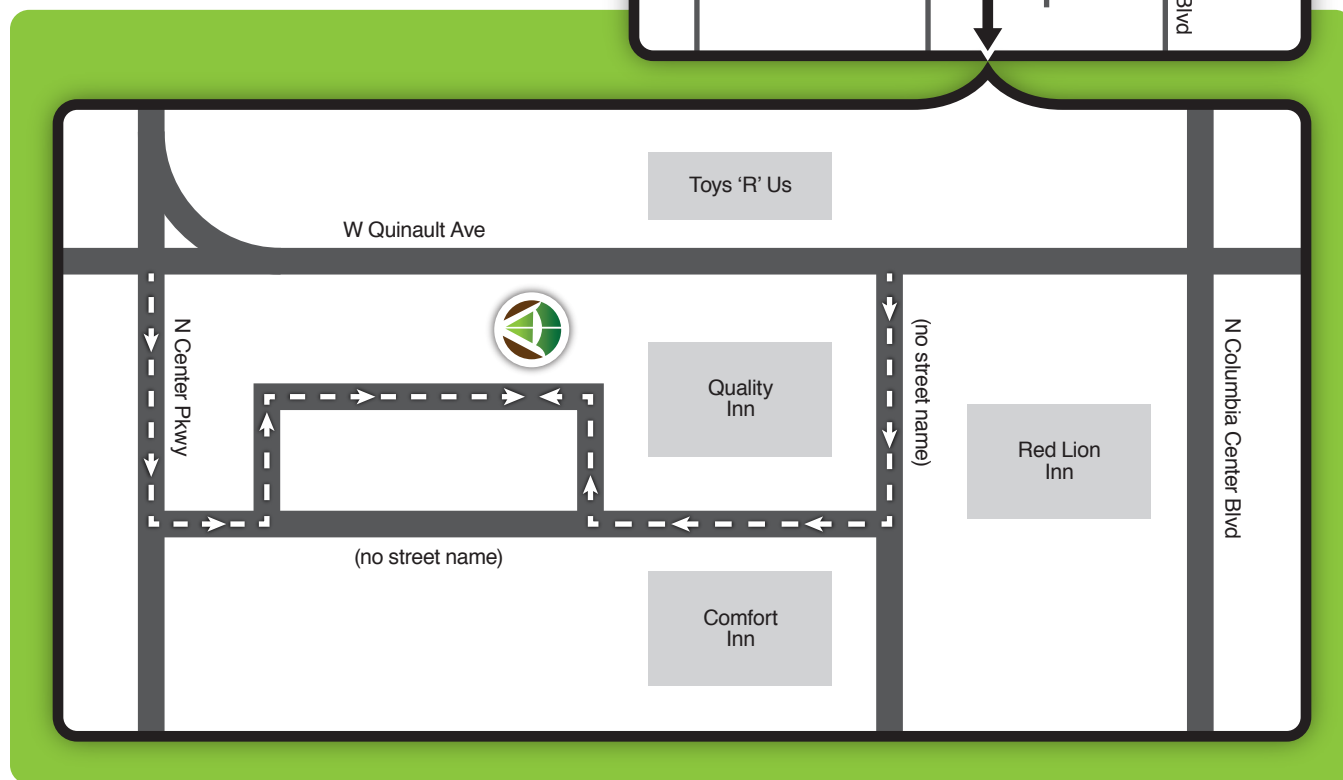

8011 West Quinault Avenue
Kennewick, Washington 99336

phone: 509.374.3880

google map: <http://g.co/maps/aw327>

DIRECTIONS:

From Yakima

- Take I-82 E/US-12 E toward Richland
- Merge onto I-182 E/US-12 E via EXIT 102 toward Richland/Pasco
- Merge onto WA-240 E via EXIT 5A toward Kennewick
- Take the Columbia Center Boulevard exit
- Turn slight right onto N Columbia Center Blvd
- Turn right onto W Quinault Ave
- Follow map detail above to get to the entrance of our building

From Oregon

- Take I-82 W toward Umatilla (Crossing into Washington)
- Take EXIT 109 toward Badger Rd
- Turn right onto Badger Rd
- Badger Rd becomes W Clearwater Ave
- Turn left onto N Columbia Center Blvd
- Turn left onto W Quinault Ave
- Follow map detail above to get to the entrance of our building

From Ritzville

- Take US-395 S toward Pasco
- Merge onto I-182 W/US-12 W/US-395 S toward Richland/Pendleton
- Merge onto US-395 S via EXIT 12A toward Kennewick/Pendleton
- Keep right to take WA-240 W toward Richland
- Take the Columbia Center Boulevard exit
- Turn left onto N Columbia Center Blvd
- Turn right onto W Quinault Ave
- Follow map detail above to get to the entrance of our building

From Walla Walla

- Take US-12 W
- Merge onto US-395 S via EXIT 12A toward Kennewick/Pendleton
- Keep right to take WA-240 W toward Richland
- Take the Columbia Center Boulevard exit
- Turn left onto N Columbia Center Blvd
- Turn right onto W Quinault Ave
- Follow map detail above to get to the entrance of our building